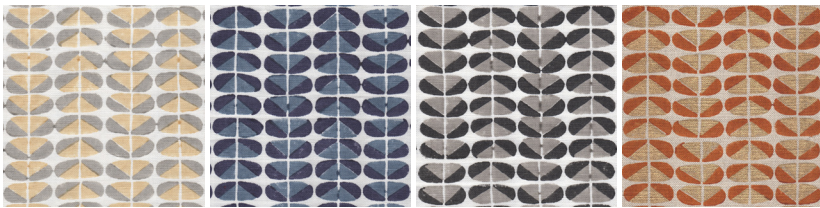

seemakrish

BEACON

SKU# 1901/E

Color: Raspberry

Content: 60% Linen 40% Cotton

Width: 51.5" Cuttable

Repeat: 0.75" V, 3.5" H

Care: Dry Clean Only

Hand block printed in India.

Cobblestone

Seaport Blue

Metropolitan
Gray

Cider Gold

36" |-----|
|-----| 51.5" |-----|