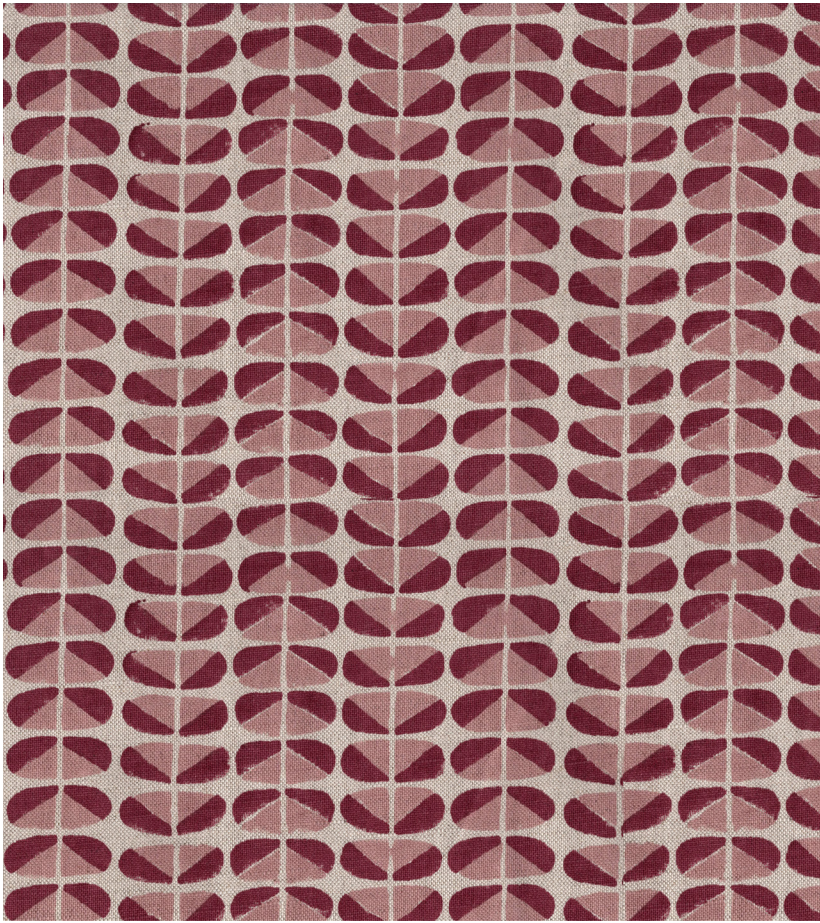

seemakrish

BEACON

SKU# 1901/E

Color: Raspberry

Content: 60% Linen 40% Cotton

Width: 51.5" Cuttable

Repeat: 0.75" V, 3.5" H

Care: Dry Clean Only

Hand block printed in India.

Cobblestone

Seaport Blue

Metropolitan
Gray

Cider Gold

36" |-----|
|-----| 51.5" |-----|